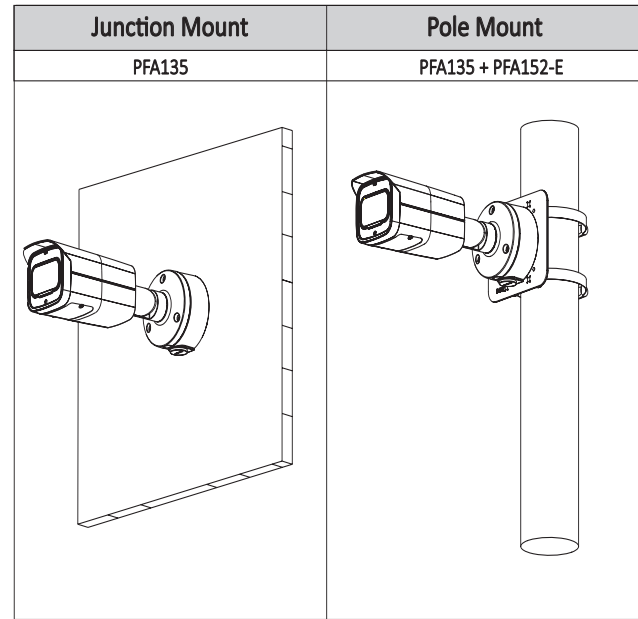

Accessories

Optional:

PFA135  
Junction Box

PFA152-E  
Pole Mount

Dimensions (mm/inch)