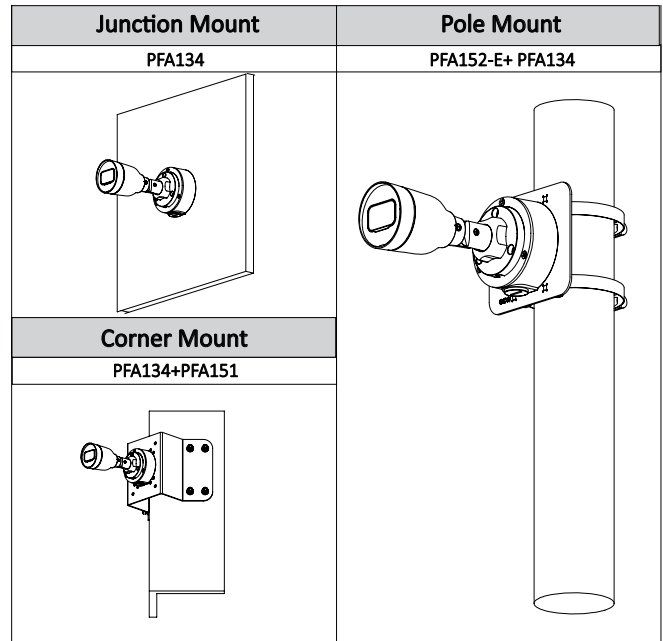

| Type | Part Number | Description |
|------------------------|--------------------|--|
| 2MP Camera | IPC-B1B20P-L-0280B | 2MP IR Mini-Bullet Network Camera, 2.8mm,PAL |
| | IPC-B1B20N-L-0280B | 2MP IR Mini-Bullet Network Camera, 2.8mm, NTSC |
| | IPC-B1B20P-L-0360B | 2MP IR Mini-Bullet Network Camera, 3.6mm,PAL |
| | IPC-B1B20N-L-0360B | 2MP IR Mini-Bullet Network Camera, 3.6mm,NTSC |
| Accessories (optional) | PFA134 | Junction box |
| | PFA152-E | Pole mount |
| | PFA151 | Corner mount |

Accessories

Optional:

PFA134 Junction Box

PFA151 Corner mount

PFA152-E Pole mount

Dimensions (mm/inch)